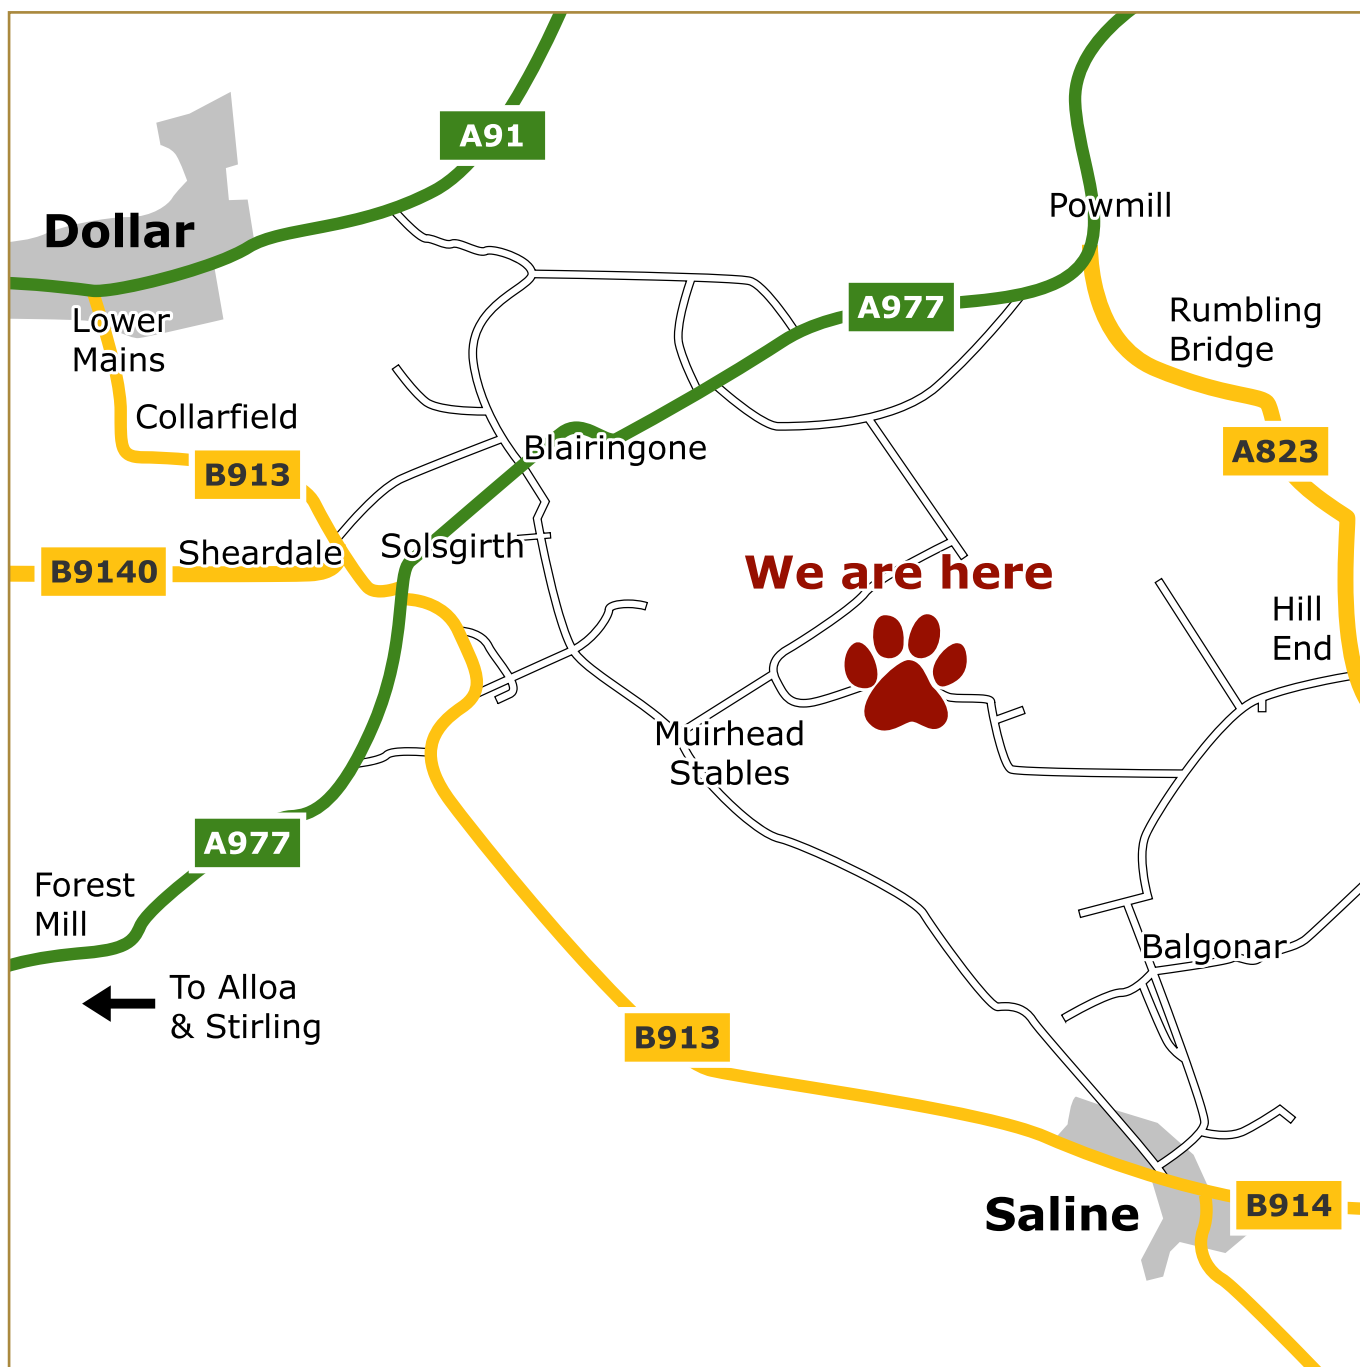

RIVENDELL

BOARDING KENNELS & CATTERY

Opening Times:

Monday - Saturday: 10am - 12pm, 2pm - 4pm

Sunday: 9am - 10am, 2pm - 4pm

Rivendell Kennels & Cattery
By Blairingone
Dollar
Clackmannanshire
FK14 7ND

Tel: 01383 852358